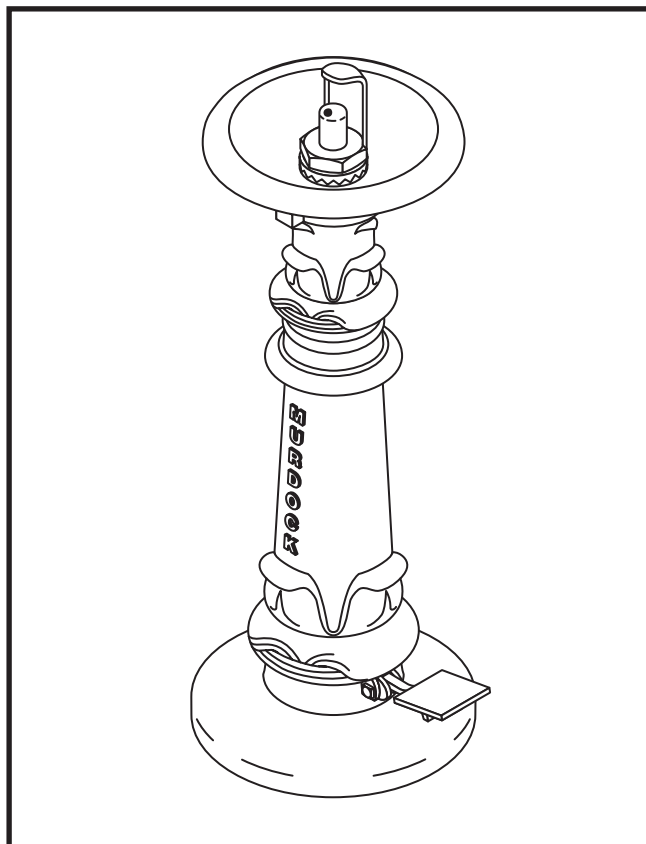

SUGGESTED SPECIFICATIONS

Drinking fountain shall be Murdock model M-1776 Old Style. Unit shall be capable of year-round use in freezing weather.

Pedestal shall be heavy, one-piece iron casting extending from grade level to bowl. Pedestal shall be embossed with a decorative filigree and finished with a heavy grade of oil-based black enamel.

Bowl shall be a round, polished solid brass casting. Drain opening in bowl shall adequately protected from stoppage or vandalism. Bubbler shall be polished solid brass casting with angle stream outlet at center of bowl and above bowl rim. Mouth guard shall be polished solid brass casting to meet sanitary requirements. All solid brass castings shall conform to ASTM standards B61 and B62. Valve and bubbler conform with lead-free requirements of Public Law 111-380 (NO-LEAD), CHSC 116875 and NSF/ANSI 61, Section 9.

Valve shall be foot-pedal operated, spring-loaded to close. Pedal shall be aluminum bronze, finished with a heavy grade of oil-based black enamel. Mainspring shall be stainless steel wire with a minimum diameter of 0.225 inch (0.57 cm).

Options Notes:
* See separate option sheet.

☐ Standard Model: M-1776

DEPTH OF BURY

(additional costs may be incurred)

- ☐ 2 ft. (61 cm)
- ☐ 3 ft. (91.4 cm)
- ☐ 4 ft. (121.9 cm)
- ☐ 5 ft. (152.4 cm)
- ☐ 6 ft. (182.9 cm)
- ☐ Other _____

OPTIONS

(additional costs may be incurred)

- ☐ - BFH Double ball check valve*
- ☐ Polished brass bowl and bubbler (standard)
- ☐ Chrome plated bowl and bubbler
- ☐ - Black Pedestal color black (standard)
- ☐ - Brown Pedestal color brown
- ☐ - Green Pedestal color green

Complies with the following standards:

Federal Public Law 111-380 (No Lead)

Member of U.S. Green Building Council

Recyclable Product

Water Conserving Product

WARNING: Cancer and Reproductive Harm - www.P65Warnings.ca.gov

MURDOCK MFG. • 15125 Proctor Avenue • City of Industry, CA 91746 USA
Phone 800-453-7465 or 626-333-2543 • Fax 626-855-4860 • www.murdockmfg.com

Member of MORRIS GROUP INTERNATIONAL