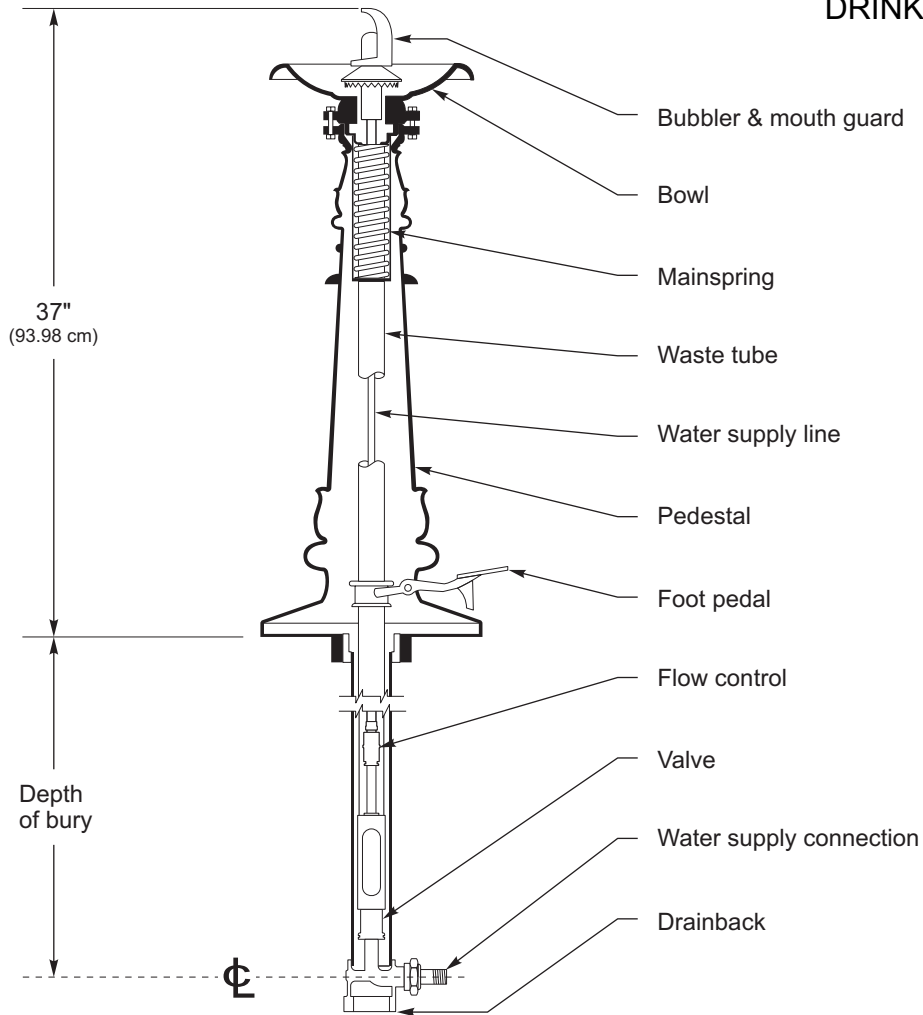

TRADITIONAL DRINKING FOUNTAINS

Classic Series MODEL M-1776 OLD STYLE FREEZE RESISTANT PEDESTAL DRINKING FOUNTAIN

Murdock Mfg.™ warrants that its products are free from defects in material or workmanship under normal use and service for a period of one year from date of shipment. Murdock's liability under this warranty shall be discharged solely by replacement or repair of defective material, provided Murdock™ is notified in writing within one year from date of shipment, F.O.B. Industry, California.

SELECTION SUMMARY & APPROVAL FOR MANUFACTURING	Model Number & Options _____	Quantity _____	All dimensions are subject to manufactures tolerance of plus or minus 1/2" nominal and subject to change without notice. Murdock assumes no responsibility for use of void or superseded data. Dimensions may change with the addition of optional accessories. Murdock Mfg.™, Member of Morris Group International™. Please visit www.murdockmfg.com for most current specifications.
	Company _____		
	Contact _____	Title _____	
	Signature (Approval for Manufacturing) _____	Date _____	

MURDOCK MFG. • 15125 Proctor Avenue • City of Industry, CA 91746 USA
Phone 800-453-7465 or 626-333-2543 • Fax 626-855-4860 • www.murdockmfg.com