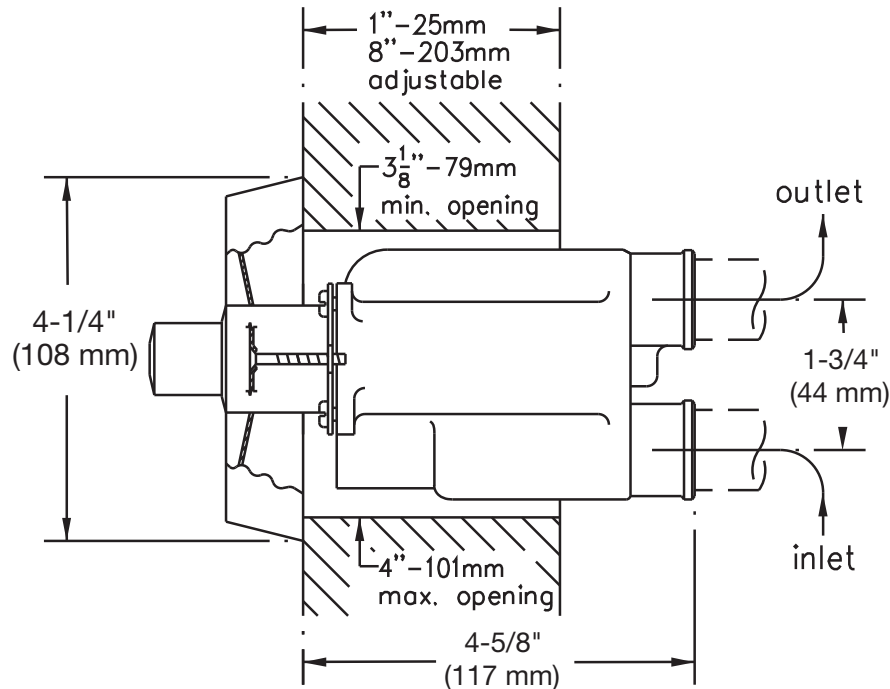

### Feature Highlights

- Manual Showeroff limiter valve
- Integral service stop for shutting water off when servicing valve cartridge
- 1/2 inch IPS back connections
- Vandal resistant mounting fasteners, recessed hex socket type.
- Polished chrome finish

### Dimensions Showeroff Shower Limiter Valve, 4-427

### Notes:

- (1) Illustrated with 3" (76 mm) wall
- (2) Dimensions subject to change without notice