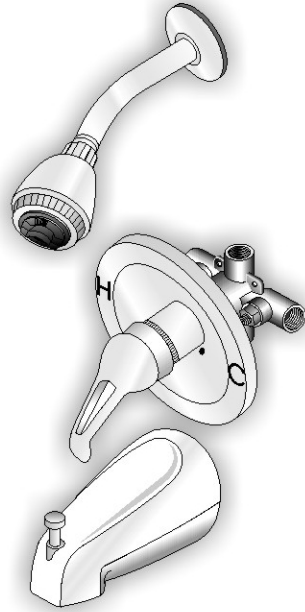

SINGLE CONTROL LOOP/LEVER HANDLE TUB & SHOWER SET

The Right Choice...

TECHNICAL DATA

DESCRIPTION: Tub & shower & shower kit - Single Lever Loop or Solid Lever handle, washerless

CONSTRUCTION: Metal handle, Washerless cartridge slip-on diverter tub spout, adjustable brass shower head, shower arm & flange, standard brass escutcheon

FINISH: Triple chrome plated

FLOW RATE: Shower head flows at 2.5 G.P.M. at 80 PSI. Bath spout flows at 7.0 G.P.M. at 80 PSI

CODE APPROVALS:

Shower head is UPC approved

PACKAGING:

Display boxed w/ barcode

Inner carton: 6

Master carton: 12

BRAND: EZ-FLO®

PART#	DESCRIPTION	FINISH	HANDLE
10046	tub & shower kit	chrome	loop
10045	shower kit	chrome	lever

Country of origin: Taiwan

Meets requirements for both A.D.A. and ANSI A117.1