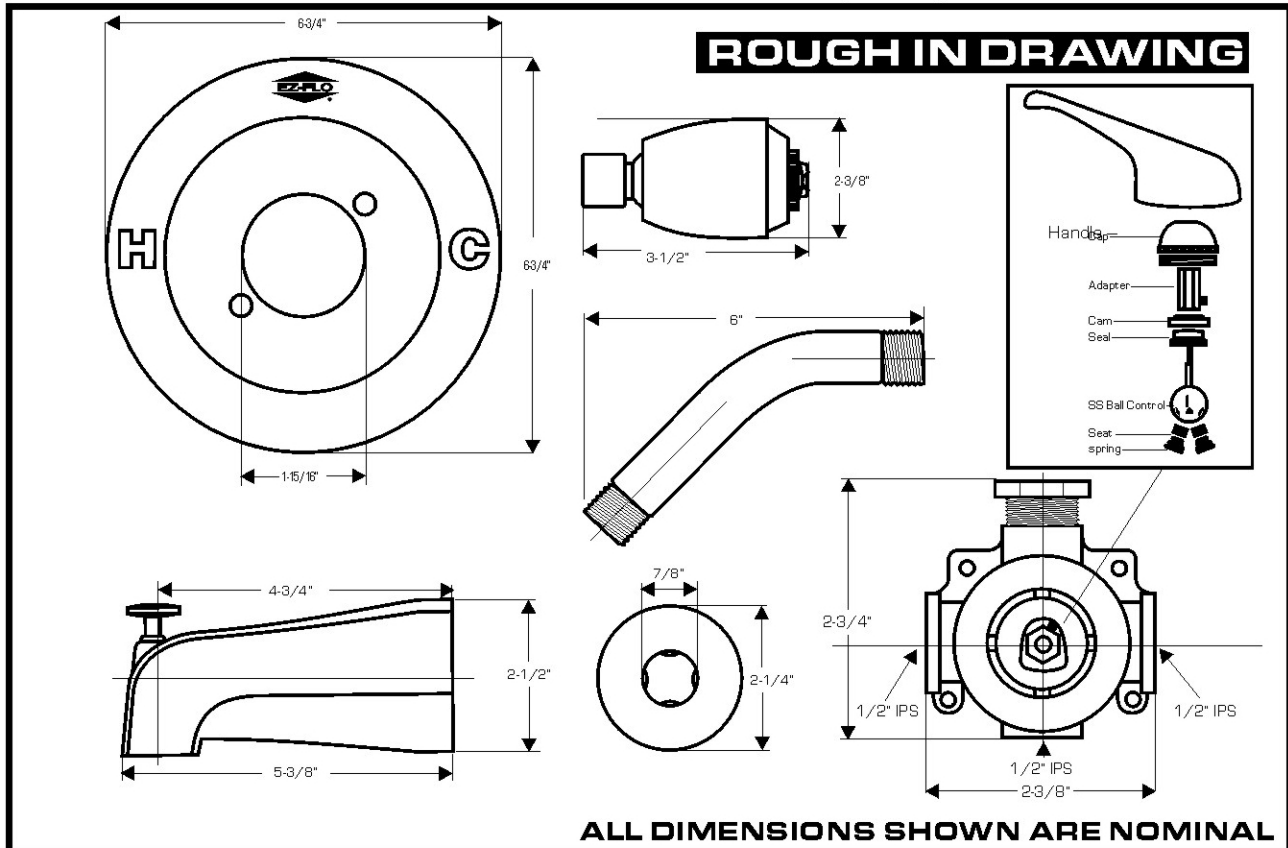

SINGLE CONTROL LOOP/LEVER HANDLE TUB & SHOWER SET

The Right Choice...

TECHNICAL DATA

DESCRIPTION: Tub & shower & shower kit - Single Lever Loop or Solid Lever handle, washerless

CONSTRUCTION: Metal handle, Washerless cartridge slip-on diverter tub spout, adjustable brass shower head, shower arm & flange, standard brass escutcheon

FINISH: Triple chrome plated

FLOW RATE: Shower head flows at 2.5 G.P.M. at 80 PSI. Bath spout flows at 7.0 G.P.M. at 80 PSI

CODE APPROVALS:

Shower head is UPC approved

PACKAGING:

Display boxed w/ barcode

Inner carton: 6

Master carton: 12

BRAND: EZ-FLO®

PART#	DESCRIPTION	FINISH	HANDLE
10046	tub & shower kit	chrome	loop
10045	shower kit	chrome	lever

Country of origin: Taiwan

Meets requirements for both A.D.A. and ANSI A117.1