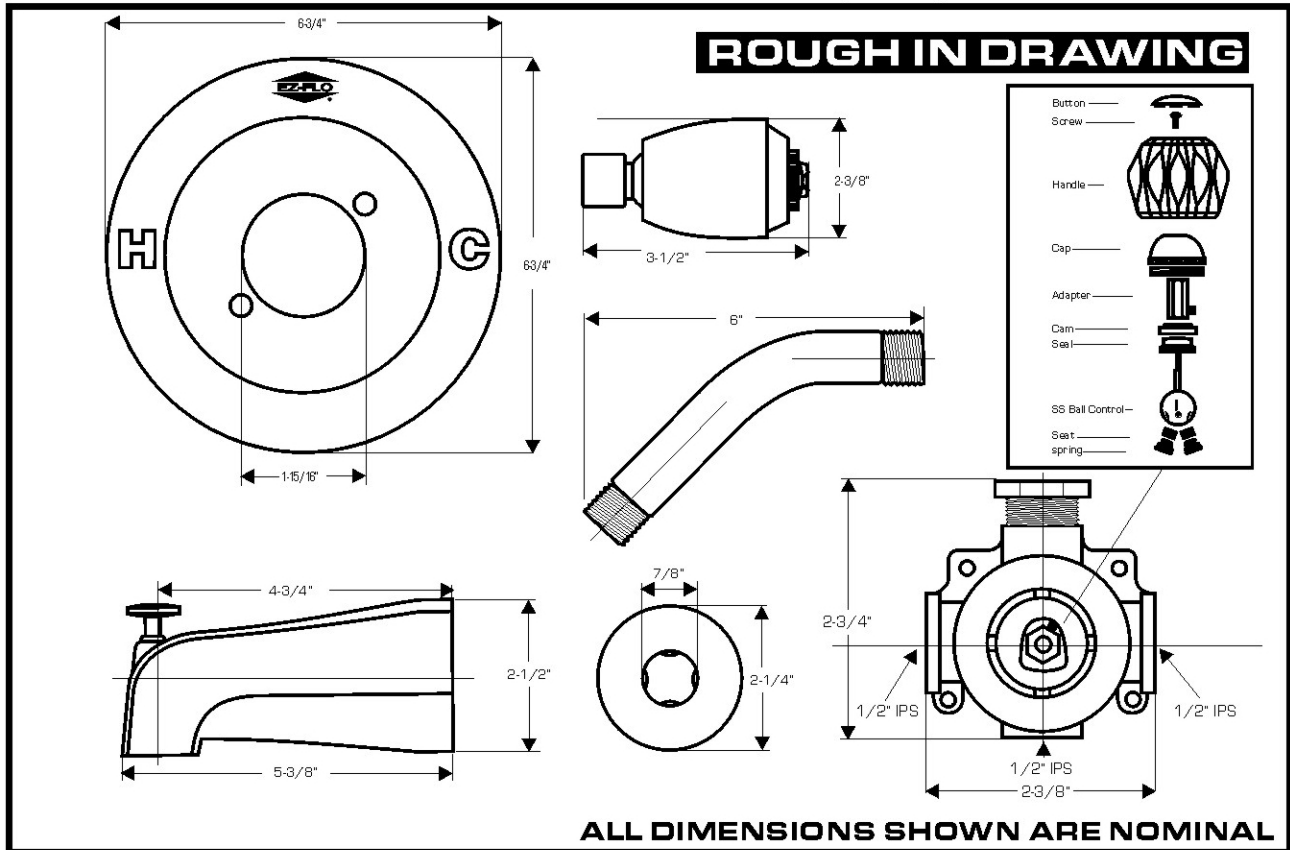

Meets requirements for both A.D.A. and ANSI A117.1

Certified