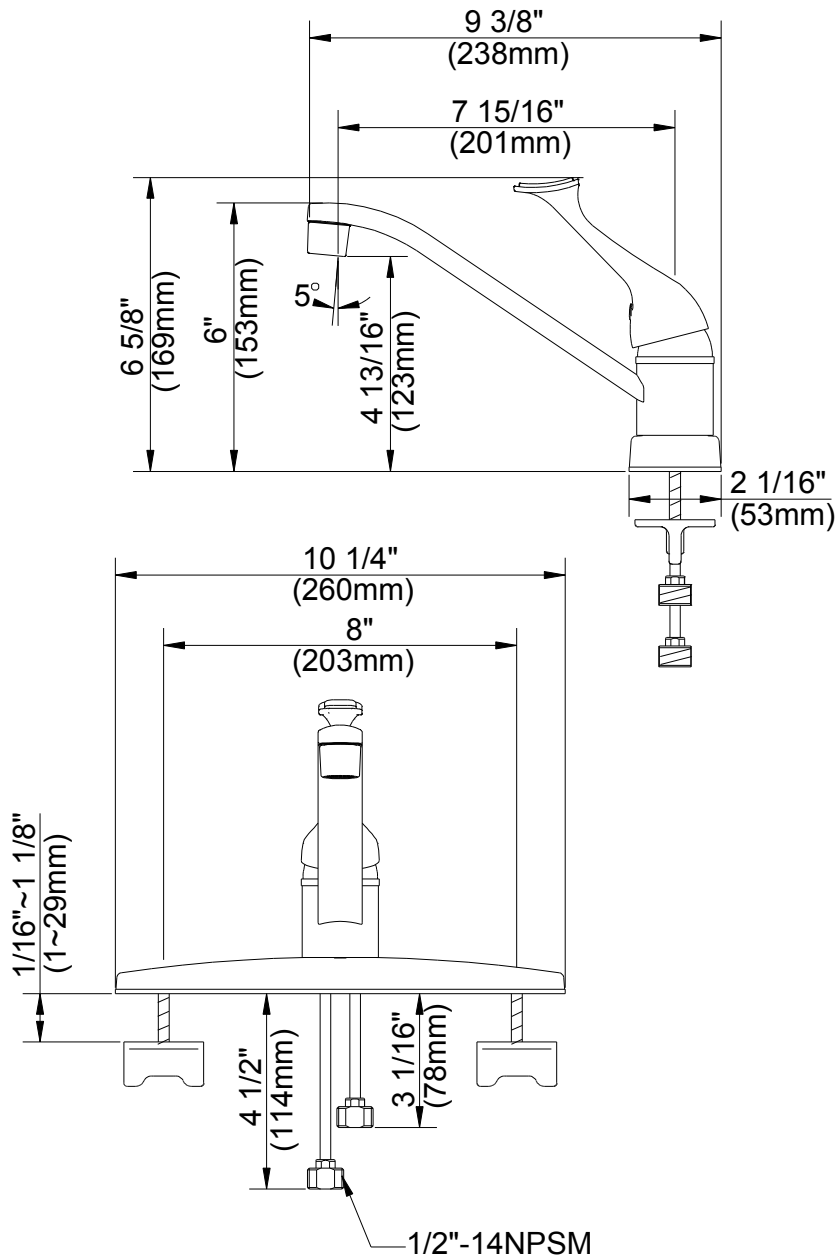

SINGLE HANDLE

KITCHEN

Features:

- Metal lever handle
- Washerless cartridge
- Hybrid body
- Max Flow Rate: 1.8 gpm (6.8 L/min) at 60 psi
- 8" centerset
- 3 hole installation
- Water saving aerator

Traditional Collection

10071LF
Chrome Finish

NSF/ANSI 372
NSF/ANSI 61-9

SINGLE HANDLE

KITCHEN

Traditional Collection

10071LF
Chrome Finish

1	Handle Cap	A66D012
2	Metal Handle	A029003
3	Adjusting Ring	A104001
4	Trim Cap	A103022
5	Ball Valve Assembly	A66D641N
6	Spout Set	A66D589W
7	Seat & Spring Set	A663002
8	Aerator	A500196N-54
9	O-Ring Set (Φ1-1/4" ID * Φ1-1/2" OD)	A608220
10	Cover Plate & Putty Plate	A66F037-T
11	Mounting Hardware	A66G424-T
12	Mounting Kit	A504036
13	Wrench	A031001NI