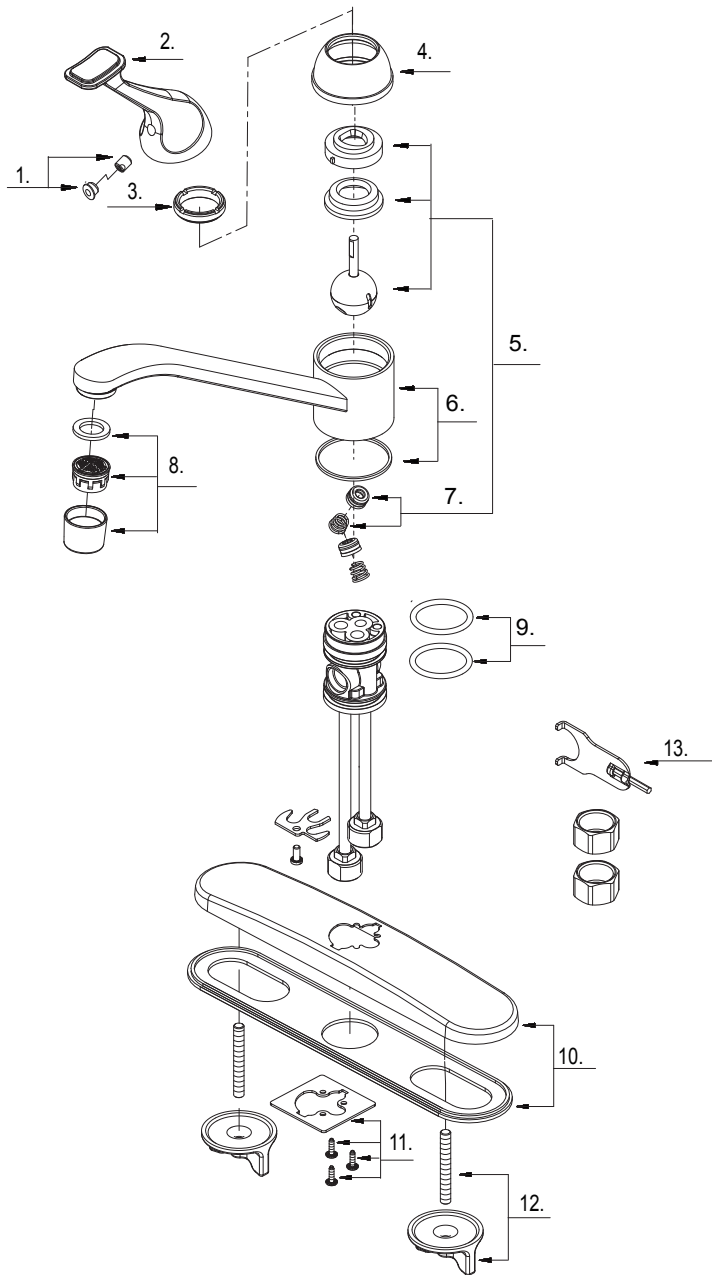

SINGLE HANDLE

KITCHEN

Features:

- Metal lever handle
- Washerless cartridge
- Hybrid body
- Max Flow Rate: 1.8 gpm (6.8 L/min) at 60 psi
- 8" centerset
- 3 hole installation
- Water saving aerator

Traditional Collection

10071LF
Chrome Finish

NSF/ANSI 372
NSF/ANSI 61-9

SINGLE HANDLE

KITCHEN

Traditional Collection

10071LF
Chrome Finish

1	Handle Cap	A66D012
2	Metal Handle	A029003
3	Adjusting Ring	A104001
4	Trim Cap	A103022
5	Ball Valve Assembly	A66D641N
6	Spout Set	A66D589W
7	Seat & Spring Set	A663002
8	Aerator	A500196N-54
9	O-Ring Set (Φ1-1/4" ID * Φ1-1/2" OD)	A608220
10	Cover Plate & Putty Plate	A66F037-T
11	Mounting Hardware	A66G424-T
12	Mounting Kit	A504036
13	Wrench	A031001NI