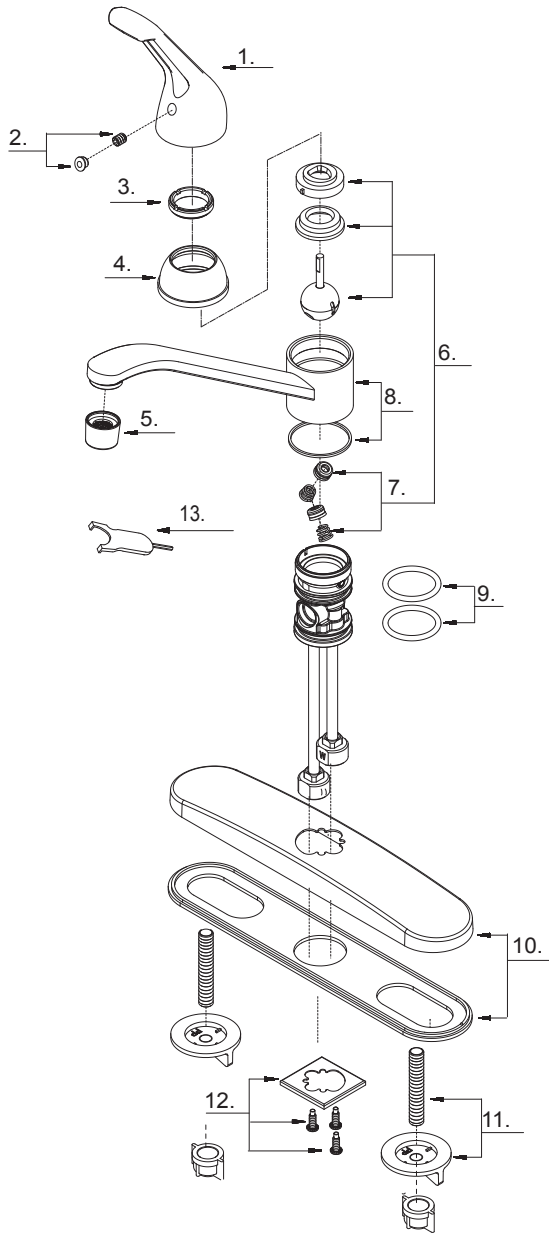

SINGLE HANDLE

KITCHEN

Features:

- Metal lever handle
- Washerless cartridge
- Hybrid body
- Max Flow Rate: 1.8 gpm (6.8 L/min) at 60 psi
- 8" centerset
- 3 hole installation
- Water saving aerator

Prestige Collection

10076LF
Chrome Finish

NSF/ANSI 372
NSF/ANSI 61-9

SINGLE HANDLE

KITCHEN

Prestige Collection

10076LF Chrome Finish

1	Metal Handle	A029014
2	Index Button-Cold/Hot	A66D567
3	Adjusting Ring	A104001
4	Trim Cap	A103022
5	Aerator 1.8gpm	A500197N-64-P
6	Ball Valve Assembly	A66D641N
7	Seat & Spring Set*2	A663002
8	Spout Assembly	A66D589W
9	O-Ring Set(Φ1-1/4" ID * Φ1-1/2" OD)	A608220
10	Cover Plate & Putty Plate	A66F037-T
11	Mounting Hardware	A66G421
12	Base Mounting Hardware	A66D028-T
13	Wrench	A031001NI