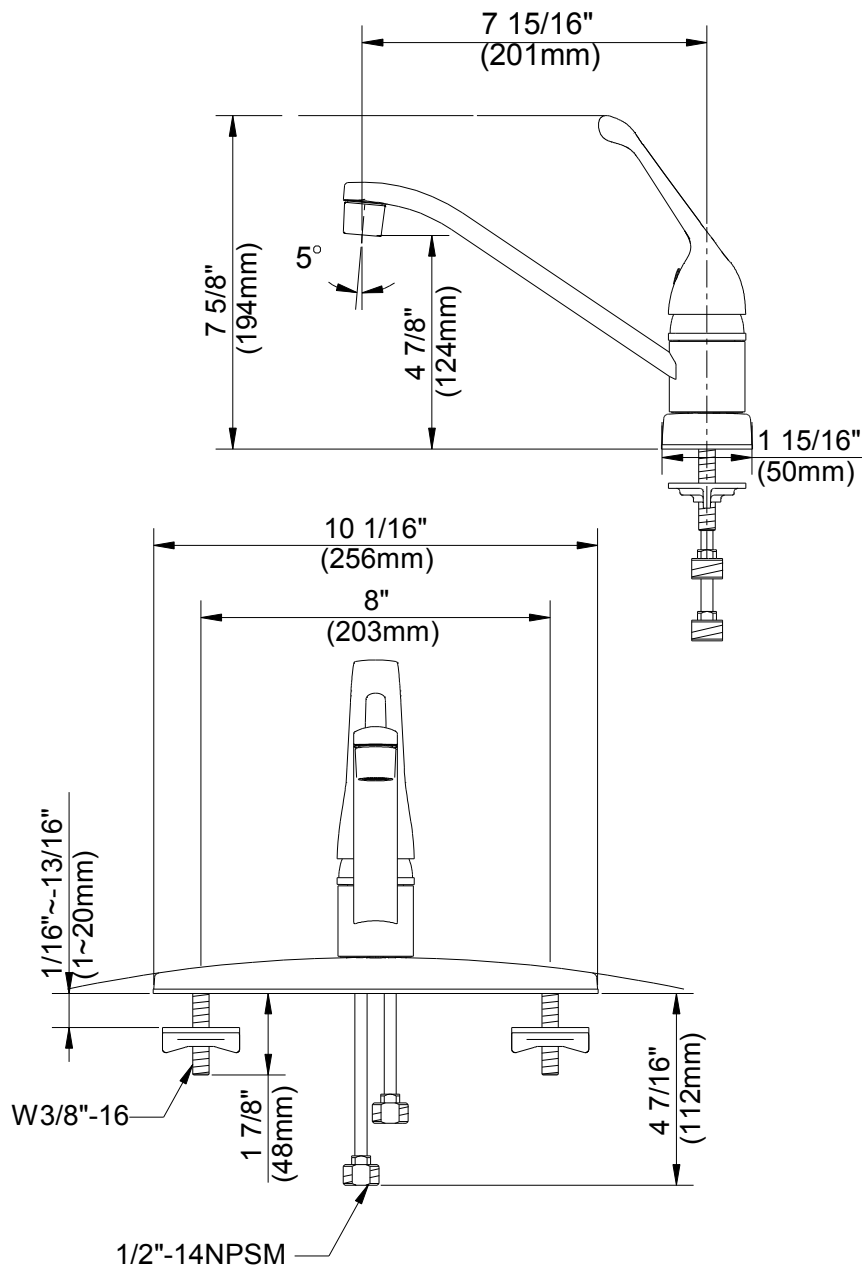

SINGLE HANDLE

KITCHEN

Features:

- Metal lever handle
- Washerless cartridge
- Hybrid body
- Max Flow Rate: 1.8 gpm (6.8 L/min) at 60 psi
- 8" centerset
- 3 hole installation
- Water saving aerator

Prestige Collection

10076LF
Chrome Finish

NSF/ANSI 372
NSF/ANSI 61-9

SINGLE HANDLE

KITCHEN

Prestige Collection

10076LF Chrome Finish

1	Metal Handle	A029014
2	Index Button-Cold/Hot	A66D567
3	Adjusting Ring	A104001
4	Trim Cap	A103022
5	Aerator 1.8gpm	A500197N-64-P
6	Ball Valve Assembly	A66D641N
7	Seat & Spring Set*2	A663002
8	Spout Assembly	A66D589W
9	O-Ring Set(Φ1-1/4" ID * Φ1-1/2" OD)	A608220
10	Cover Plate & Putty Plate	A66F037-T
11	Mounting Hardware	A66G421
12	Base Mounting Hardware	A66D028-T
13	Wrench	A031001NI