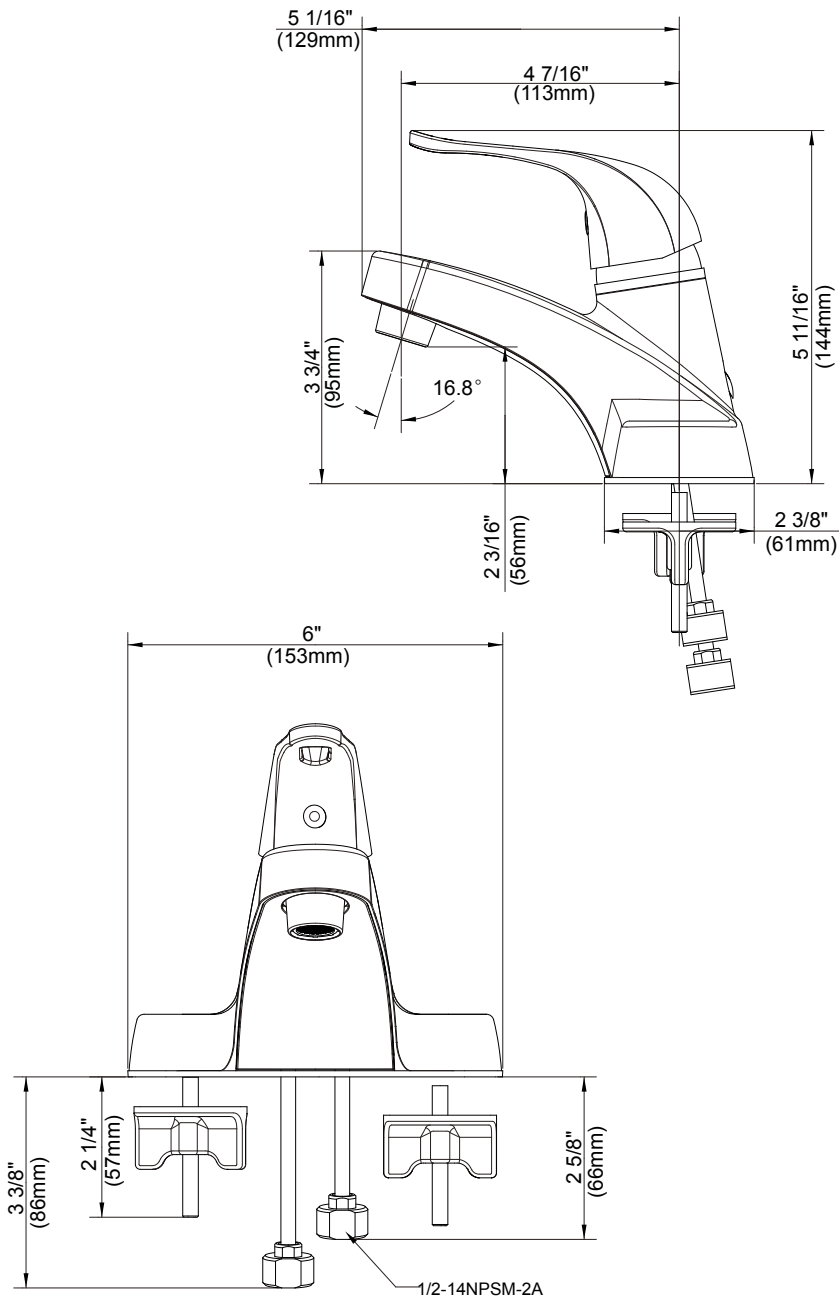

# SINGLE HANDLE

## Features:

- Metal loop handle
- Washerless Cartridge
- Hybrid body
- Max Flow Rate: 1.2 gpm ( 4.5 L/min ) at 60 psi
- 4" centerset
- 3 hole installation
- Water saving aerator