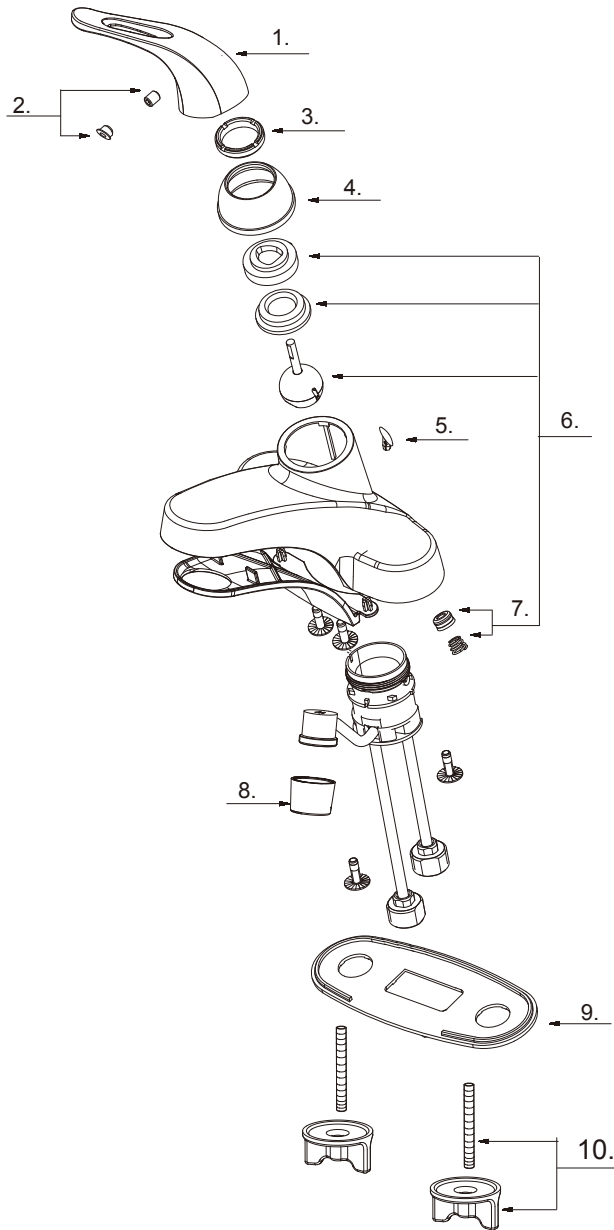

## Features:

- Metal loop handle
- Washerless Cartridge
- Hybrid body
- Max Flow Rate: 1.2 gpm ( 4.5 L/min ) at 60 psi
- 4" centerset
- 3 hole installation
- Water saving aerator

# SINGLE HANDLE

# BATHROOM

1	Metal Handle	A029080
2	Index Button	A66D012
3	Locking Nut	A104001
4	Trim Cap	A103022
5	Plug for Lift Rod Hole	A028584
6	Ball Valve Assembly	A66D641N
7	Seat & Spring Set	A663002
8	Aerator	A500267N-55-P
9	Putty Plate	A011094
10	Mounting Hardware	A504036