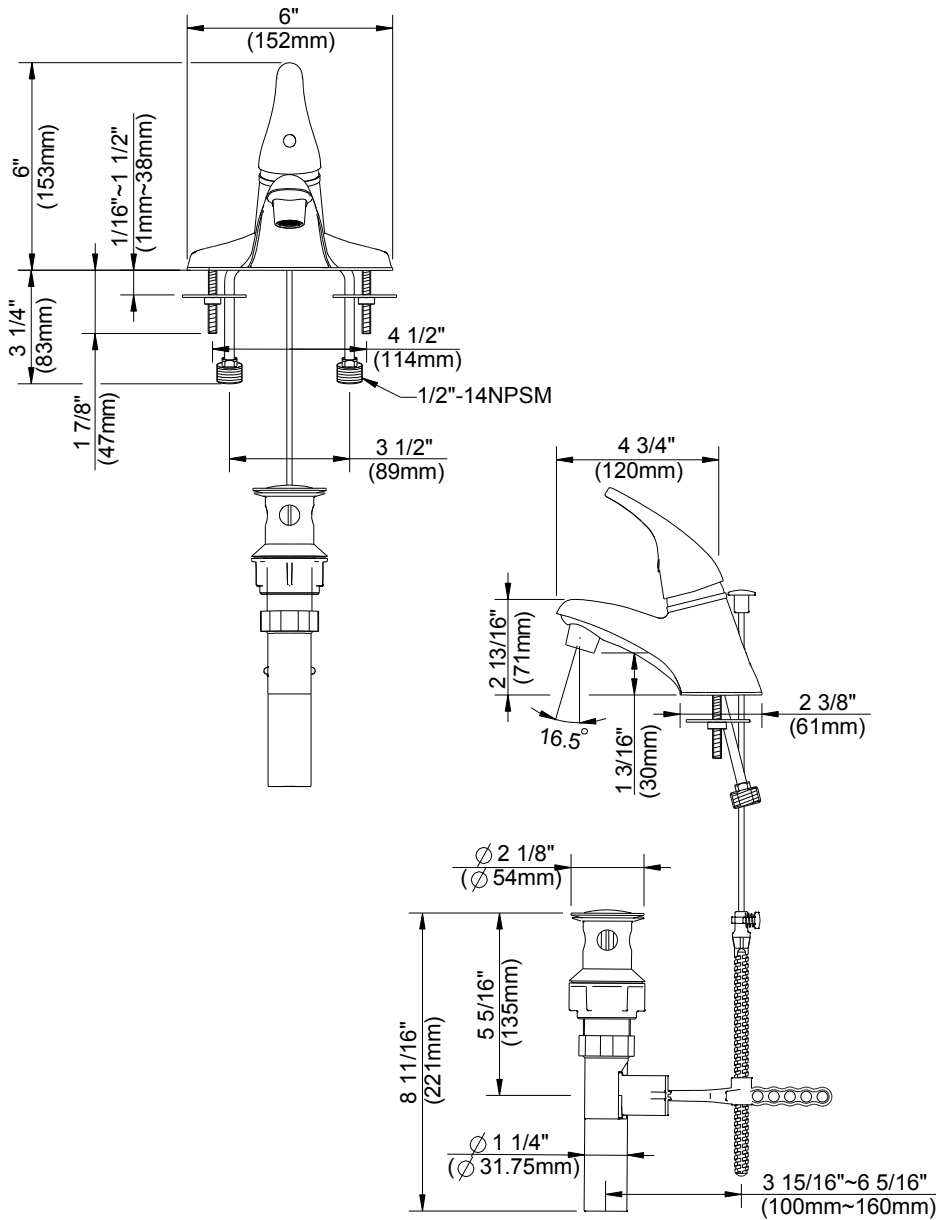

# SINGLE HANDLE

## Features:

- Metal lever handle
- Washerless cartridge
- Hybrid body
- With 50/50 quick install pop-up drain assembly
- Max Flow Rate: 1.2 gpm ( 4.5 L/min ) at 60 psi
- 4" centerset
- 3 hole installation
- Water saving aerator