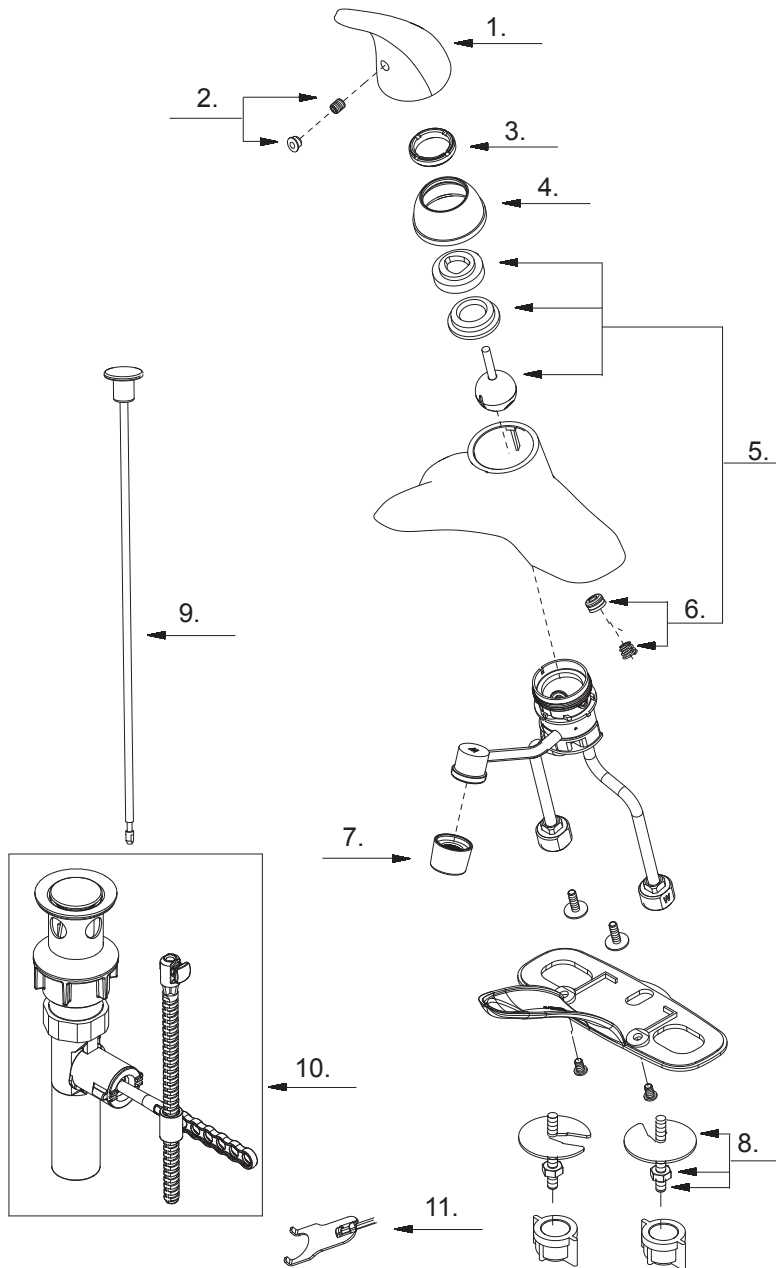

## Features:

- Metal lever handle
- Washerless cartridge
- Hybrid body
- With 50/50 quick install pop-up drain assembly
- Max Flow Rate: 1.2 gpm ( 4.5 L/min ) at 60 psi
- 4" centerset
- 3 hole installation
- Water saving aerator

# SINGLE HANDLE

## Prestige Collection

**10094LF**  
**Chrome Finish**

**10026LF**  
**Brushed Nickel Finish**

1	Metal handle	A069549
2	Index Button	A66D012
3	Adjusting Ring	A104001
4	Trim Ring	A103022
5	Ball Valve Assembly	A66D641N
6	Seat & Spring Set *2	A663002
7	Aerator 1.2gpm	A500267N-55-P
8	Mounting Hardware	A663638
9	Lift Rod	A025618
10	50/50 Pop-up Assembly	A525371
11	Wrench	A031001NI