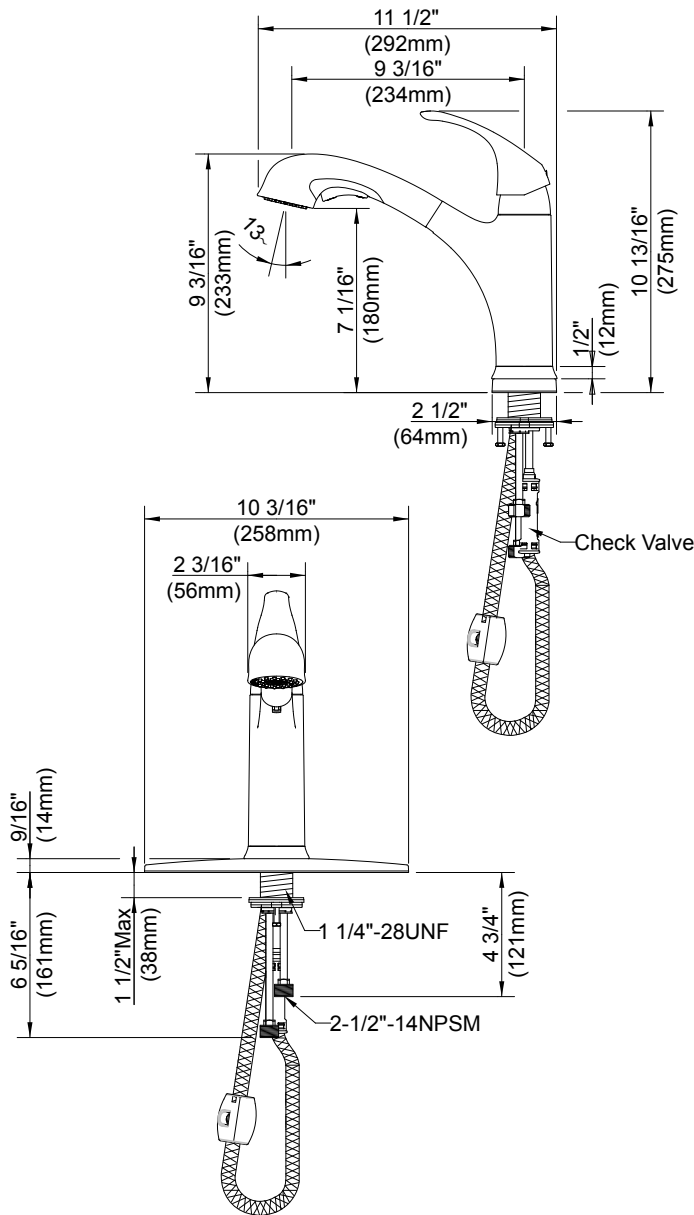

SINGLE HANDLE PULL-OUT

KITCHEN

Features:

- Metal lever handle
- Ceramic cartridge
- Optional deck plate included
- Max Flow Rate: 1.75 gpm (6.6 L/min) at 60 psi
- 8" centerset
- 1 or 3 installation
- Water saving aerator

Impressions Collection

10203
Chrome Finish

10204
Brushed Nickel Finish

NSF/ANSI 372
NSF/ANSI 61-9

SINGLE HANDLE PULL-OUT

KITCHEN

1	Handle Cap	A66D558
2	Metal Handle	A069093
3	Trim Cap	A103365
4	Locking Nut	A104002
5	Ceramic Disc Cartridge	A507348N
6	Hose 48" Nylon Braided	A515103N-T
7	Pull Out Spray Head 1.75gpm	A523133W-54
8	Spout Trim Ring	A66D559
9	Cover Plate Assembly	A66D560
10	Mounting Hardware Assembly	A603171
11	Hose Adaptor Assembly	A663123N
12	Weight	A504718