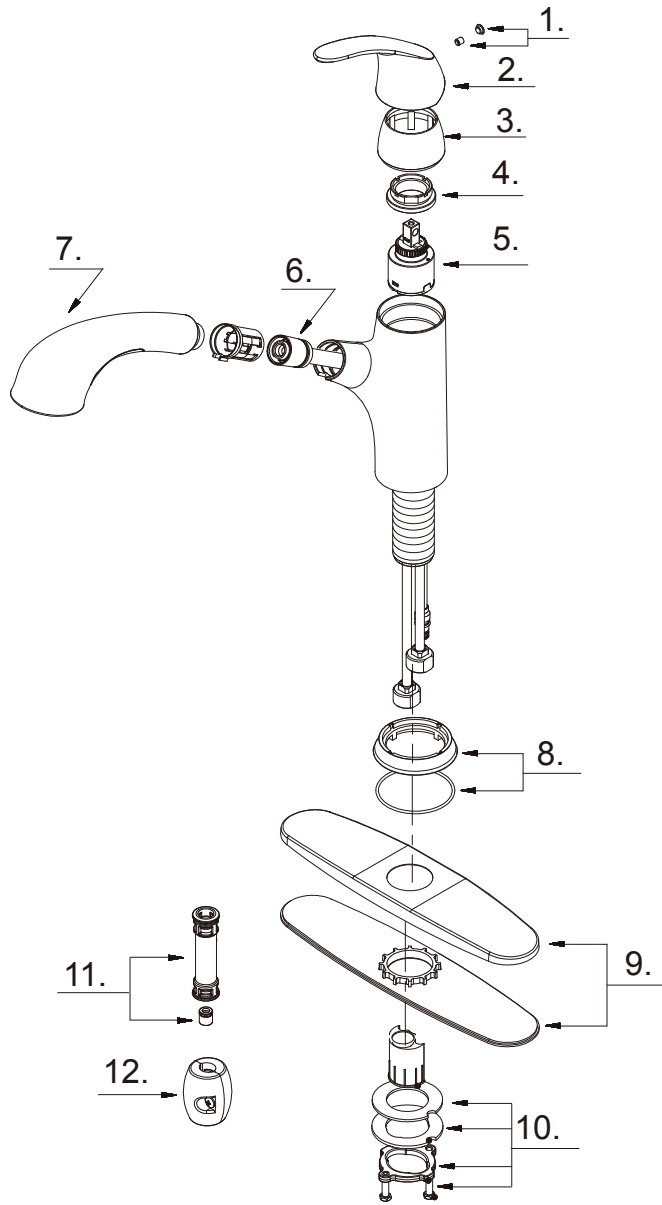

SINGLE HANDLE PULL-OUT

KITCHEN

Features:

- Metal lever handle
- Ceramic cartridge
- Optional deck plate included
- Max Flow Rate: 1.75 gpm (6.6 L/min) at 60 psi
- 8" centerset
- 1 or 3 installation
- Water saving aerator

Impressions Collection

10203
Chrome Finish

10204
Brushed Nickel Finish

NSF/ANSI 372
NSF/ANSI 61-9

SINGLE HANDLE PULL-OUT

KITCHEN

1	Handle Cap	A66D558
2	Metal Handle	A069093
3	Trim Cap	A103365
4	Locking Nut	A104002
5	Ceramic Disc Cartridge	A507348N
6	Hose 48" Nylon Braided	A515103N-T
7	Pull Out Spray Head 1.75gpm	A523133W-54
8	Spout Trim Ring	A66D559
9	Cover Plate Assembly	A66D560
10	Mounting Hardware Assembly	A603171
11	Hose Adaptor Assembly	A663123N
12	Weight	A504718