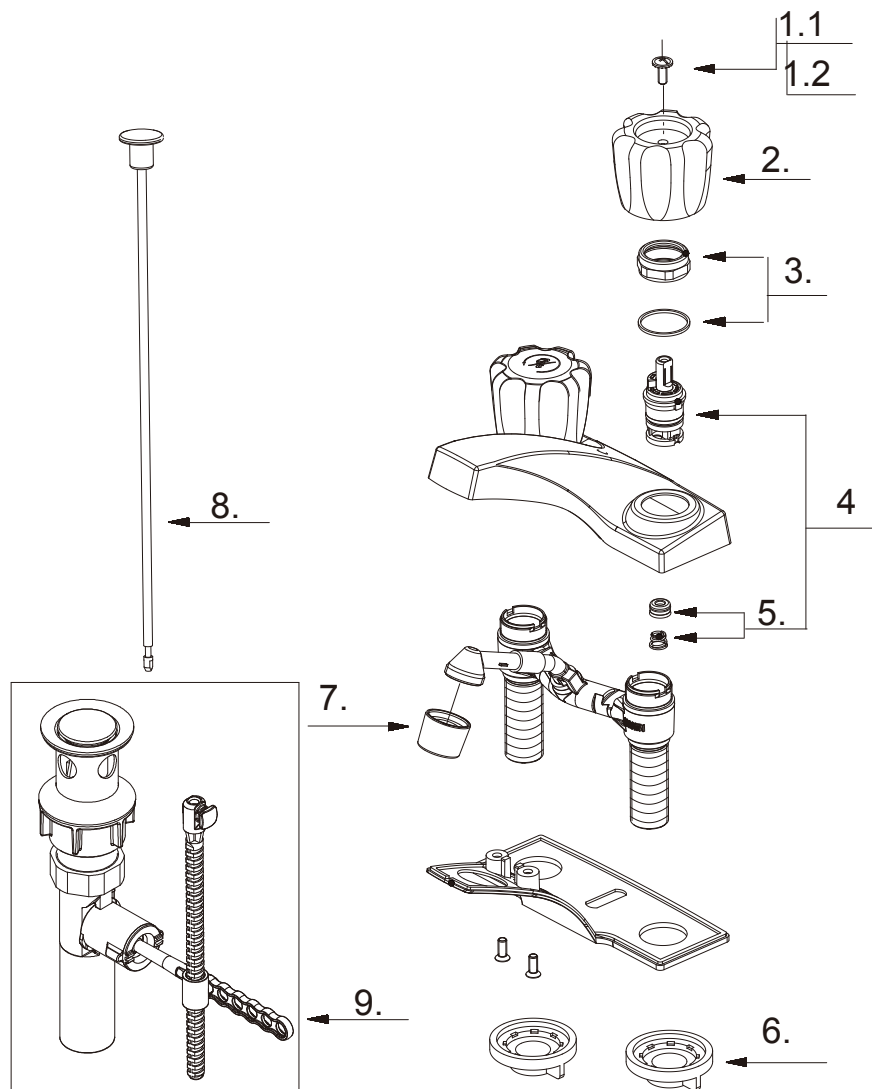

TWO HANDLE CENTERSET

BATHROOM

Features:

- Acrylic round handle
- Washerless cartridge
- Hybrid body
- With 50/50 quick install pop-up drain assembly
- Max Flow Rate: 1.2 gpm (4.5 L/min) at 60 psi
- 4" centerset
- 3 hole installation
- Water saving aerator

Traditional Collection

10273LF
Chrome Finish

NSF/ANSI 372
NSF/ANSI 61-9

LEAD-FREE

WaterSense
EPA Certified

TWO HANDLE CENTERSET

BATHROOM

Traditional Collection

10273LF
Chrome Finish

1.1	Index Button - Cold	A66E233C
1.2	Index Button - Hot	A66E233H
2	Acrylic Handle	A029001
3	Retainer Nut & Washer	A663631
4	Cartridge Assembly	A66D636N
5	Seat & Spring Set * 2	A663002
6	Lock Nut Set	A504023
7	Aerator 1.2gpm	A500267N-55-P
8	Lift Rod	A025618
9	50/50 Pop-up Assembly	A525371