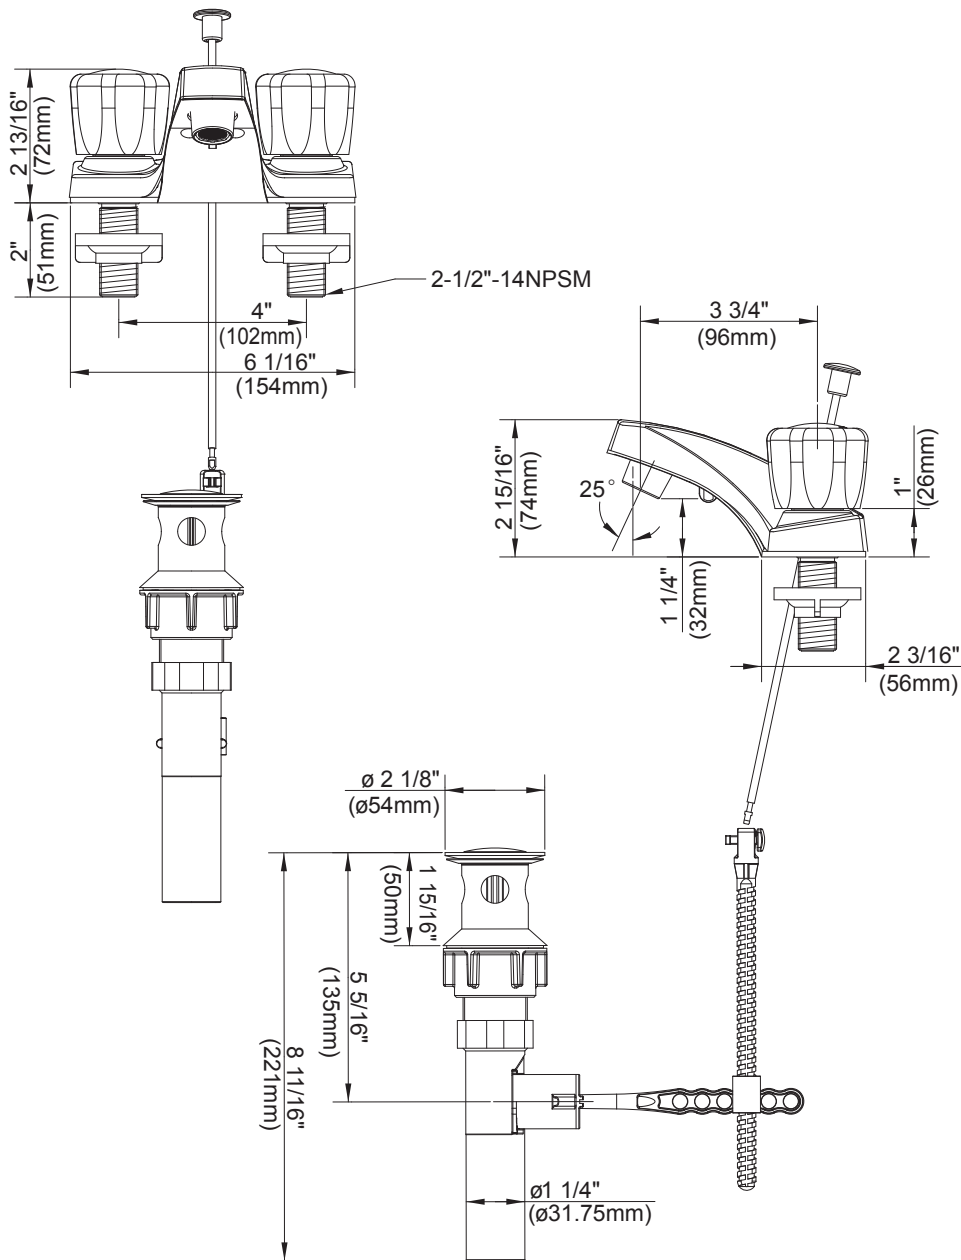

TWO HANDLE CENTERSET

BATHROOM

Features:

- Acrylic round handle
- Washerless cartridge
- Hybrid body
- With 50/50 quick install pop-up drain assembly
- Max Flow Rate: 1.2 gpm (4.5 L/min) at 60 psi
- 4" centerset
- 3 hole installation
- Water saving aerator

Traditional Collection

10273LF
Chrome Finish

NSF/ANSI 372
NSF/ANSI 61-9

LEAD-FREE

WaterSense
EPA Certified

TWO HANDLE CENTERSET

BATHROOM

Traditional Collection

10273LF
Chrome Finish

1.1	Index Button - Cold	A66E233C
1.2	Index Button - Hot	A66E233H
2	Acrylic Handle	A029001
3	Retainer Nut & Washer	A663631
4	Cartridge Assembly	A66D636N
5	Seat & Spring Set * 2	A663002
6	Lock Nut Set	A504023
7	Aerator 1.2gpm	A500267N-55-P
8	Lift Rod	A025618
9	50/50 Pop-up Assembly	A525371